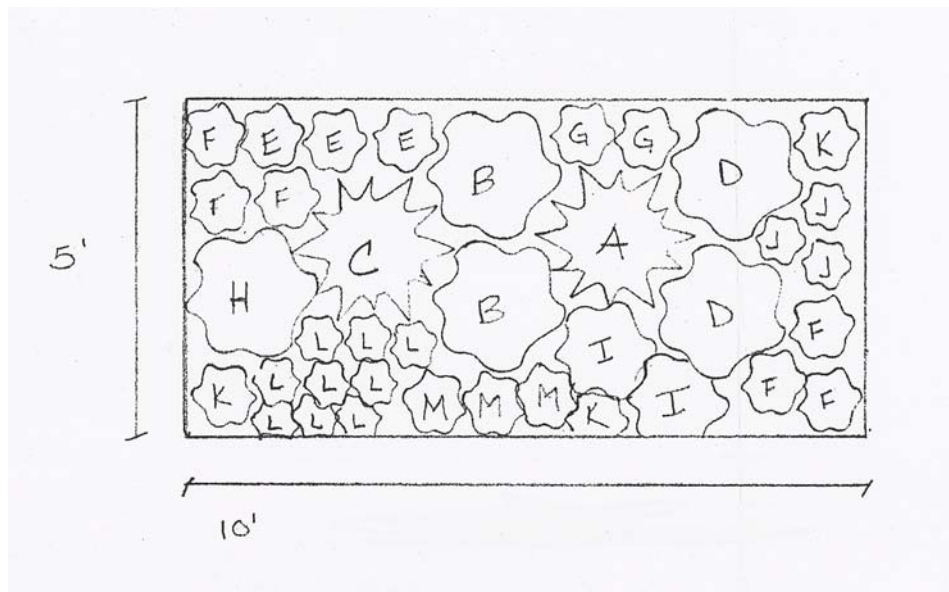

RiverMaid Designs

This beautiful garden was designed for <http://www.raingardens.org>

Tall Great Lakes Prairie Rain Garden for Clay Soils SUN (6+ hours)

Quantity	Legend	Botanical Name	Common Name	Height
1	A	Sorghastrum nutans	Indian Grass	5-7' tall
2	B	Eupatorium purpureum	Joe-Pye Weed	4-6' tall
1	C	Andropogon gerardi	Big Bluestem	5-8' tall
2	D	Silphium perfoliatum	Cup Plant	5-10' tall
3	E	Vernonia fasciculata	Ironweed	4-6' tall
6	F	Solidago rigida	Stiff Goldenrod	3-5' tall
2	G	Liatis spicata	Dense Blazingstar	3-6' tall
1	H	Baptista australis	Blue False Indigo	4-5' tall
2	I	Parthenium integrifolium	Wild Quinine	3-5' tall
3	J	Echinacea pallida	Pale Purple Coneflower	3-5' tall
3	K	Panicum virgatum	Switch Grass	3-6' tall
9	L	Ratibida pinnata	Yellow Coneflower	3-6' tall
3	M	Echinacea purpurea	Purple Coneflower	3-4' tall